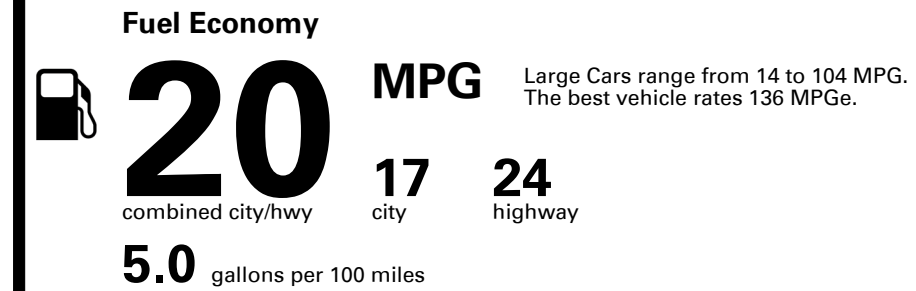

Inland Freight & Handling : \$975.00

VIN: KMHGN4JB0JU222468	ENGINE: G6DPAH795930	EXTERIOR COLOR: CASPIAN BLACK	INTERIOR/SEAT COLOR: BLACK/BLACK
MODEL: B2432A65	PORT OF ENTRY: BR	TRANSPORT: TRUCK	ACCESSORY WEIGHT: 16 lbs./ 7 kgs.

TOTAL PRICE: \$58,940.00

EMISSIONS:
This vehicle is certified to meet emission requirements in all 50 states

EPA DOT Fuel Economy and Environment

Gasoline Vehicle

You spend \$3,750
more in fuel costs over 5 years compared to the average new vehicle.

Annual fuel cost \$2,100

Fuel Economy & Greenhouse Gas Rating (tailpipe only)

Smog Rating (tailpipe only)

This vehicle emits 453 grams CO₂ per mile. The best emits 0 grams per mile (tailpipe only). Producing and distributing fuel also create emissions; learn more at fueleconomy.gov.